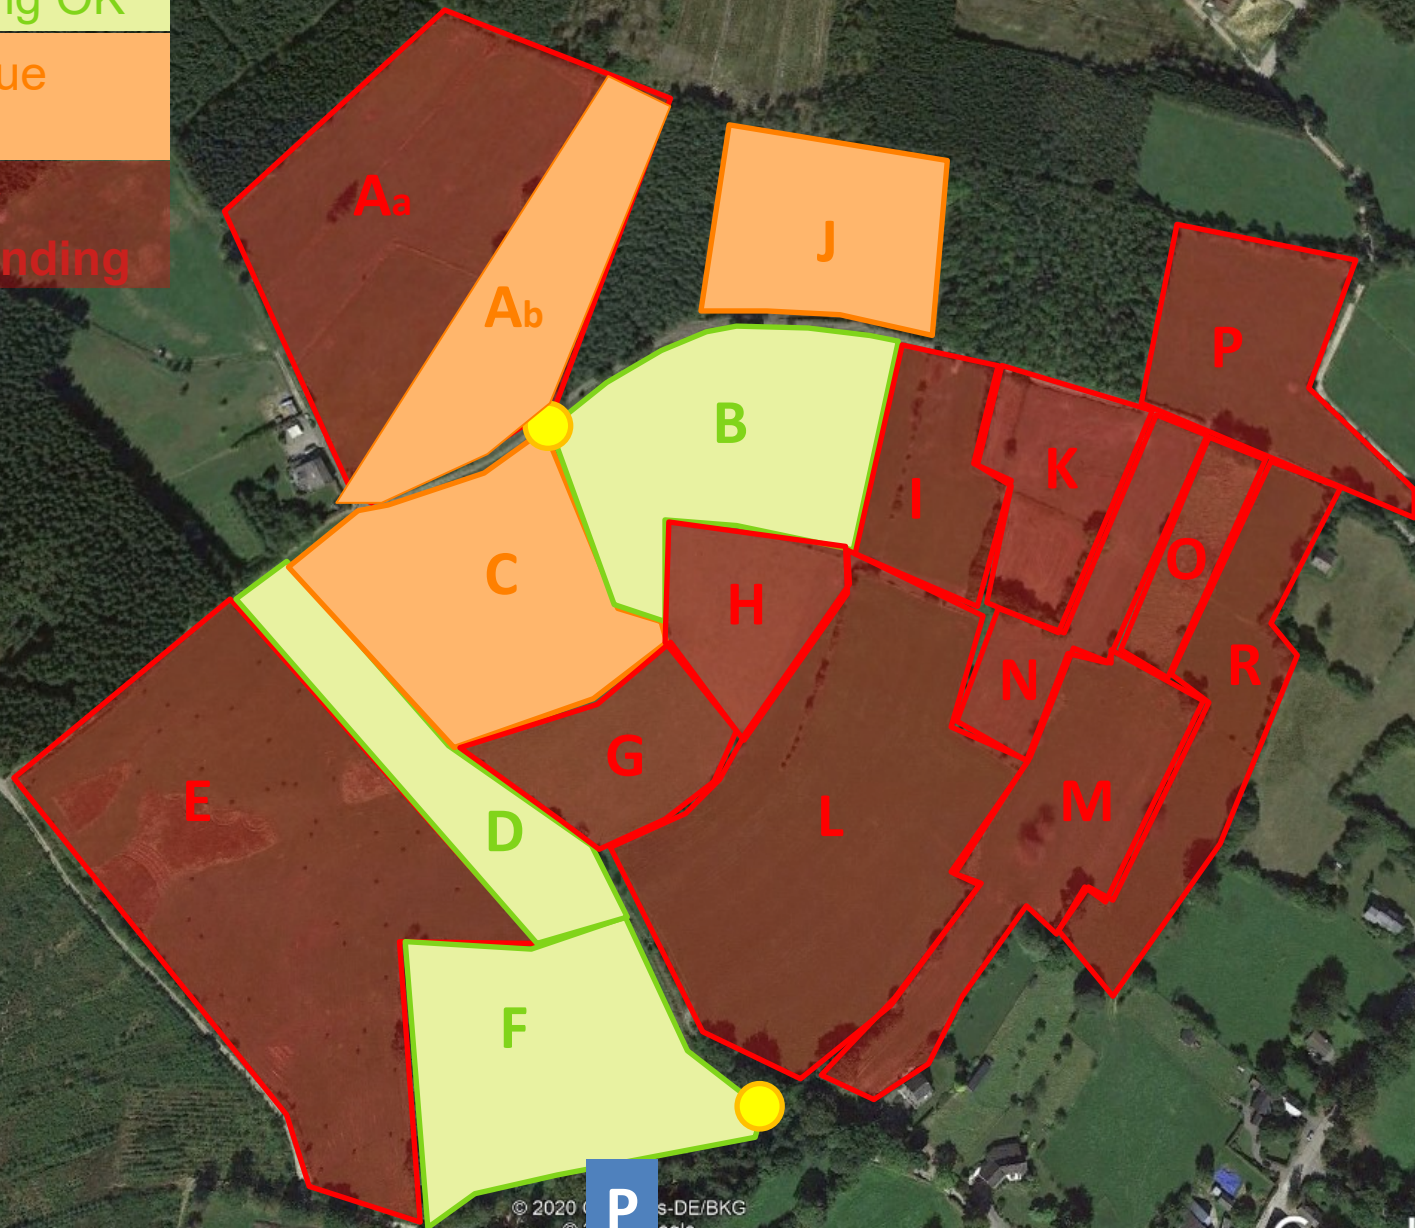

B-D-F : landing OK

Ab-J-C : rescue
landings

All the other
fields : no landing

© 2020 Google
© 2016 Google
P s-DE/BKG
ogle

Google Earth

2005

Date des images satellite : 9/9/2016 lat 50.395540° long 5.897897° élév. 499 m altitude 1.27 km